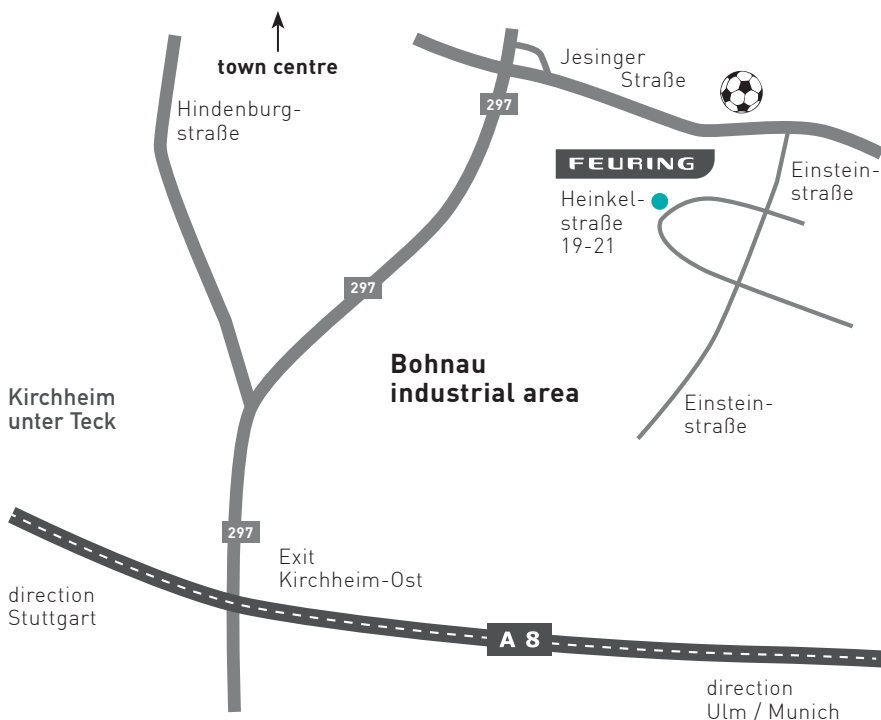

HOW TO GET TO US

FEURING

FEURING

Heinkelstraße 19-21

DE-73230 Kirchheim unter Teck

☎ +49 7021 73 60-0

☎ +49 7021 73 60-60

www.feuring.info

info@feuring.info

From the A 8 motorway, take the exit for Kirchheim/Ost.

From the A8 motorway:

Take the Kirchheim-Ost exit onto the B 297 bypass. Take the 2nd exit (Jesingen). Turn left at the traffic lights in the direction of Jesingen (Jesinger Straße), pass the stadium with the football pitches and turn right before the next set of traffic lights into the Bohnau industrial area (Einsteinstraße) and then turn right onto Heinkelstraße.

From Kirchheim town centre:

Head towards Jesingen (Jesinger Straße), pass the stadium with the football pitches and turn right before the next set of traffic lights into the Bohnau industrial area (Einsteinstraße) and then turn right onto Heinkelstraße.